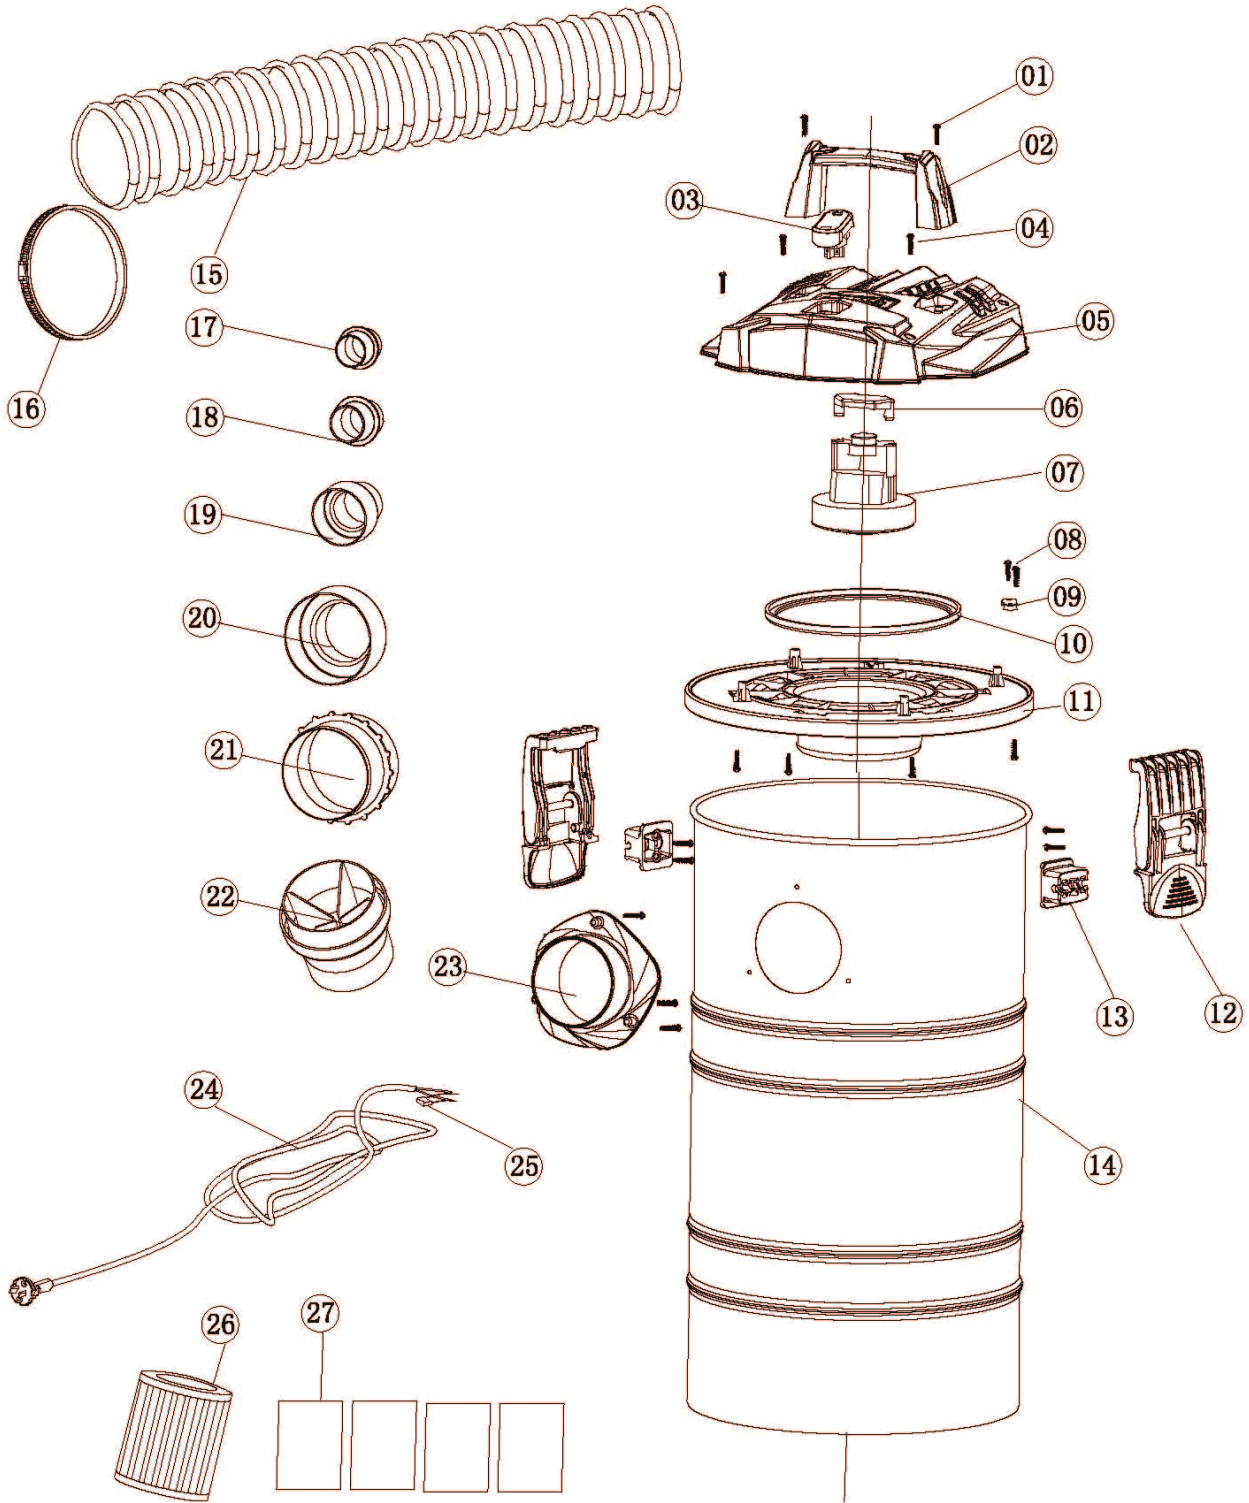

Scheppach

5906306901

Dust collector DC100
scheppach

Main products

Spare part list

5906306901

136427 - 0159 - DC100 - -

Spare	Description	additional	Item	Abb.	ConstructStatus
5906306001	Suction unit cpl.		1-11	A	*
5906306002	Handle		2	A	*
5906306003	ON/OFF Switch		3	A	*
5906306004	Motor casing		5	A	*
5906306005	Buckle cpl.		12,13	A	*
5906306006	Steel bucket		14	A	*
5906306012	suction hose		15	A	*
75001017	hose clip	NWØ100	16	A	*
75200703	extraction port set (4-piece)	RAL 9005	17-20	A	*
5906306007	hose coupling 5		21	A	*
5906306008	Hose coupling 6		22	A	*
5906306009	Inlet hose coupling		23	A	*
5906306010	Power cord with plug		24	A	*
5906306011	Capacitor		25	A	*
7906300706	HEPA Filter DC100		26	A	*
7906300705	Paper bag DC100		27	A	*